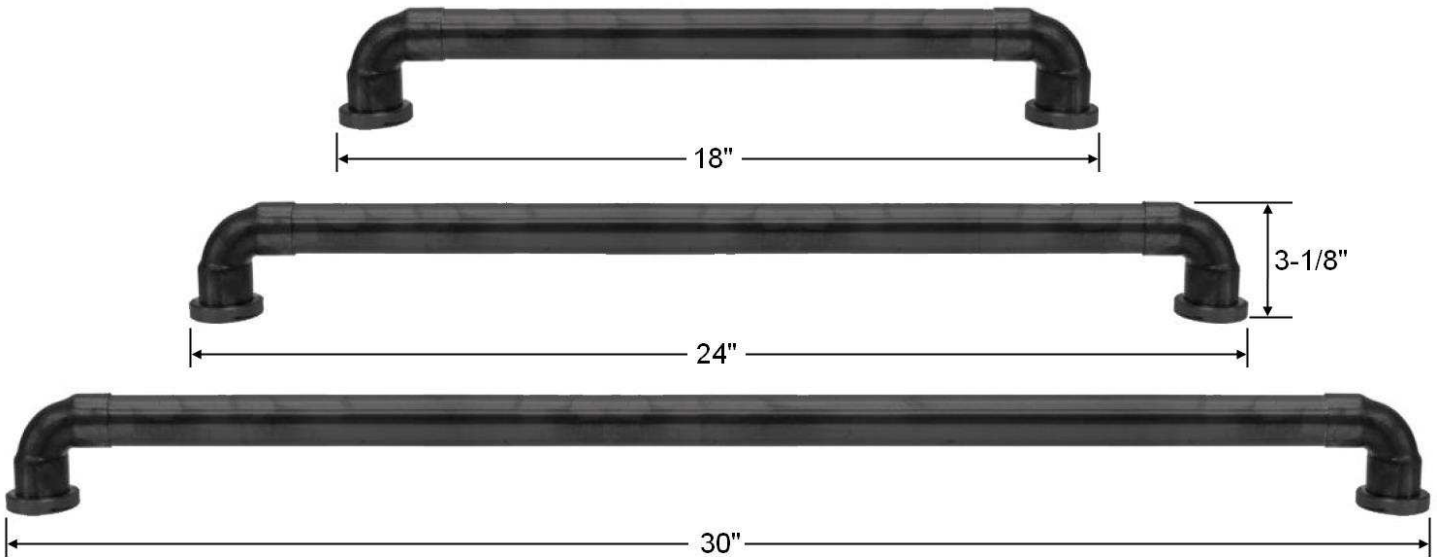

PRODUCT SPECIFICATIONS

Waterbridge Towel Bar
WB-ACC-TB(XX)

Jan 2014

- Mounting hardware included
- Custom sizes and finishes available
